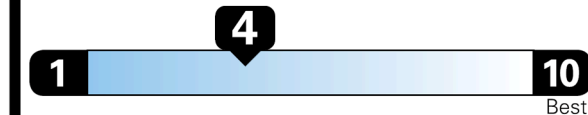

2027 TELLURIDE X-PRO SX-PRESTIGE AWD

MODEL/OPT.CODE: JAC44B5 / 10
EXTERIOR COLOR: EBONY BLACK
INTERIOR COLOR: BLACK
VEHICLE ID NUMBER: 5XYPLES11VG034555
PORT OF ENTRY: WEST POINT

Sold To: GA095
Lou Sobh Kia
1135 BUFORD ROAD
CUMMING GA 30041

Ship To: GA095

STANDARD FEATURES

STANDARD SX-PRESTIGE AWD FEATURES

MECHANICAL
2.5L Turbo Engine; 274hp & 311 lb-ft Torque
8-Speed Automatic Transmission
All-Wheel Drive w/ Terrain Mode
Self-Leveling Rear Suspension

ADVANCED DRIVER-ASSISTANCE SYSTEMS

Forward Collision-Avoidance Assist 2
Blind-Spot Collision-Avoidance Assist
Rear Cross-Traffic Collision-Avoidance Assist
Lane Keeping Assist & Lane Following Assist 2
Safe Exit Assist & Highway Driving Assist 2
Parking Distance Warning - Forward / Reverse / Side
Parking Collision-Avoidance Assist - Reverse
Surround View Monitor & Blind-Spot View Monitor
Remote Smart Parking Assist
Navigation-Based Smart Cruise Control-Curve

SAFETY

Dual Front Advanced Airbags & Driver's Knee Airbag
Dual Front and Rear Seat-Mounted Side Airbags
Front Center & Full-Length Curtain Airbags

INTERIOR, COMFORT & CONVENIENCE

Dual 12.3" Screen Panoramic Display w/ Navigation
Head-Up Display and Ergo Motion Driver's Seat
Kia Connect w/Comp 3-Yr Ultimate.* Where Available**
SIRIUSXM® w/Free 3-Mo. Subscription*
Meridian Premium Audio System
Digital Rear View Mirror & 115V Inverter Outlet
Dual Wireless Phone Charger & HomeLink™ Garage Opener
SynTex & SynTex Suede Seating Material
Heated & Ventilated Power Adjustable Front Seats
Heated & Ventilated 2nd Row Captain's Chairs (2 Seats)
Power Tilt & Telescopic Heated Steering Wheel w/ Memory
Engineered Wood Interior Accents

EXTERIOR