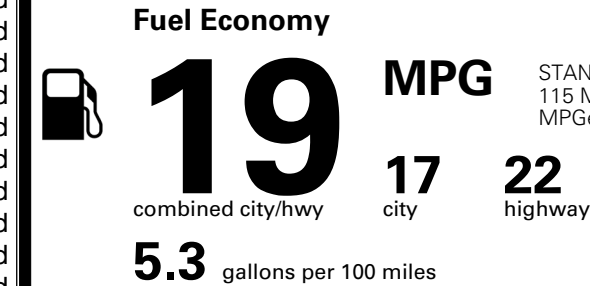

EPA DOT Fuel Economy and Environment

Gasoline Vehicle

STANDARD SUVs range from 13 to 115 MPG. The best vehicle rates 146 MPGe.

You spend
$4,250
more in fuel costs
over 5 years
compared to the
average new vehicle.

Annual fuel cost
$2,450

Fuel Economy & Greenhouse Gas Rating (tailpipe only)