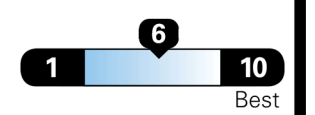

Smog Rating (tailpipe only)

This vehicle emits 467 grams CO₂ per mile. The best emits 0 grams per mile (tailpipe only). Producing and distributing fuel also create emissions; learn more at fueleconomy.gov.

Actual results will vary for many reasons, including driving conditions and how you drive and maintain your vehicle. The average new vehicle gets 29 MPG and costs $8,000 to fuel over 5 years. Cost estimates are based on 15,000 miles per year at $ 3.10 per gallon. MPGe is miles per gasoline gallon equivalent. Vehicle emissions are a significant cause of climate change and smog.

fueleconomy.gov

Calculate personalized estimates and compare vehicles