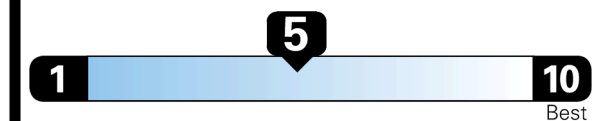

EPA DOT Fuel Economy and Environment

Gasoline Vehicle

Fuel Economy

23 MPG
combined city/hwy

20 MPG
city

27 MPG
highway

4.3 gallons per 100 miles

SMALL SUVs range from 14 to 125 MPG. The best vehicle rates 146 MPGe.

You spend $2,250 more in fuel costs over 5 years compared to the average new vehicle.

Annual fuel cost $2,150

Fuel Economy & Greenhouse Gas Rating (tailpipe only)