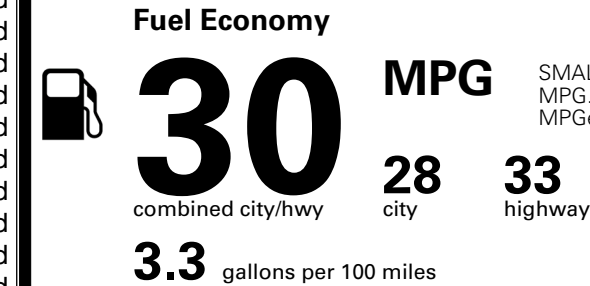

TOTAL ADDITIONAL WEIGHT: 12.7

EPA DOT Fuel Economy and Environment

Gasoline Vehicle

SMALL SUVs range from 14 to 138 MPG. The best vehicle rates 146 MPGe.

You save \$250
 in fuel costs over 5 years compared to the average new vehicle.

Annual fuel cost
\$1,550

Fuel Economy & Greenhouse Gas Rating (tailpipe only) Smog Rating (tailpipe only)

This vehicle emits 298 grams CO₂ per mile. The best emits 0 grams per mile (tailpipe only). Producing and distributing fuel also create emissions; learn more at fueleconomy.gov.